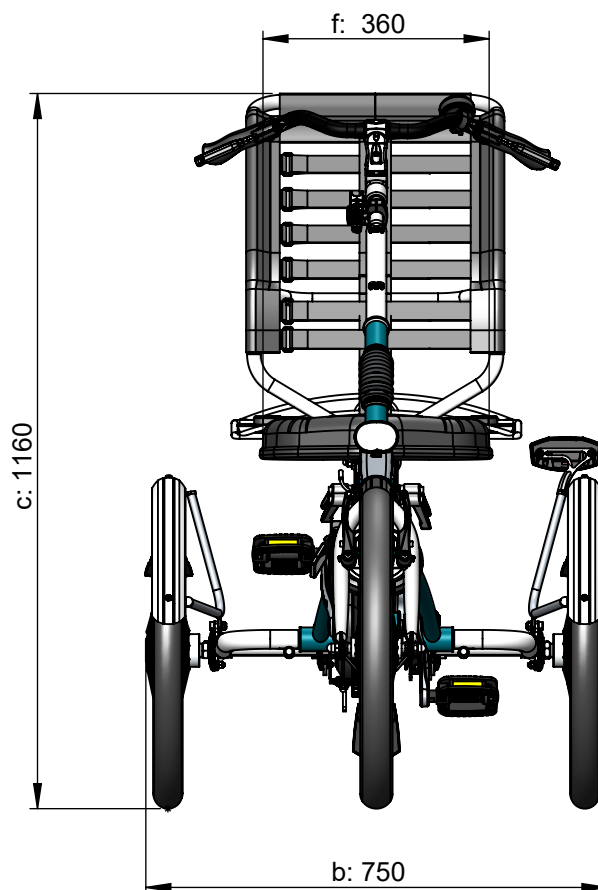

#### Standard frame size

- a = maximum length 2100 mm
- b = maximum width 750 mm
- c = height 1160 mm
- d = inseam 690 mm - 950 mm
- e = seat height 570 mm - 630 mm
- f = seat width 360 mm
- g = seat depth 240 mm
- h = backrest height 630 mm
- i = standover height 380 mm

#### Extended 15 cm and reinforced frame 150 kg

- a = maximum length 2250 mm
- b = maximum width 750 mm
- c = height 1160 mm
- d = inseam 690 mm - 950 mm
- e = seat height 630 mm - 690 mm
- f = seat width 360 mm
- g = seat depth 240 mm
- h = backrest height 630 mm
- i = standover height 380 mm