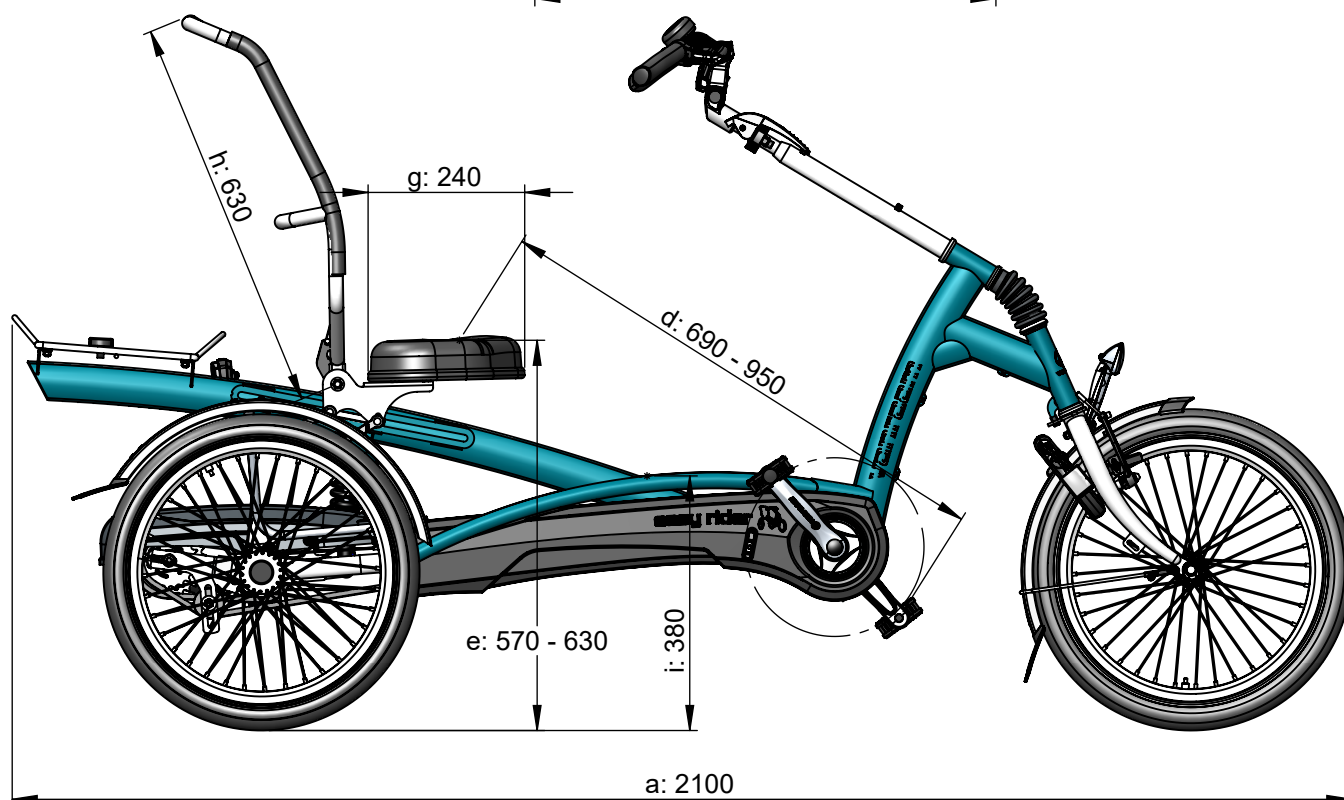

#### Standard frame size

- a = maximum length 2100 mm
- b = maximum width 750 mm
- c = height 1160 mm
- d = inseam 690 mm - 950 mm
- e = seat height 570 mm - 630 mm
- f = seat width 360 mm
- g = seat depth 240 mm
- h = backrest height 630 mm
- i = standover height 380 mm

#### Extended 15 cm and reinforced frame 150 kg

- a = maximum length 2250 mm
- b = maximum width 750 mm
- c = height 1160 mm
- d = inseam 690 mm - 950 mm
- e = seat height 630 mm - 690 mm
- f = seat width 360 mm
- g = seat depth 240 mm
- h = backrest height 630 mm
- i = standover height 380 mm