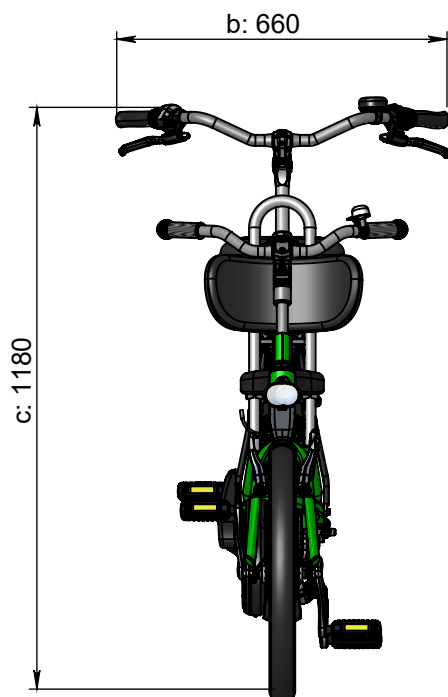

vanraam®
Let's all cycle

Standard frame size

a = maximum length 2440 mm
b = maximum width 660 mm
c = height 1180 mm
d = inseam child 500 mm - 620 mm
e = inseam driver 770 mm - 890 mm
f = frame height child 300 mm
g = frame height driver 520 mm
h = standover height child 360 mm
i = standover height driver 430 mm
j = seat height child 625 mm - 700 mm
k = seat height driver 865 mm - 980 mm
l = maximum backrest height 425 mm (optional)

Frame size

Frontside 39 cm, Backside 52 cm
d = inseam 590 mm - 710 mm
f = frameheight 390 mm
j = seat height 715 mm - 790 mm

Frame size

Frontside 26 cm, Backside 52 cm
d = inseam 460 mm - 580 mm
f = frameheight 260 mm
j = seat height 585 mm - 660 mm

Frame size

Frontside 30 cm, Backside 61 cm
d = inseam 860 mm - 980 mm
e = frameheight 610 mm
h = seat height 955 mm - 1070 mm

Frame size

Frontside 30 cm, Backside 43 cm
d = inseam 680 mm - 800 mm
e = frameheight 430 mm
h = seat height 775 mm - 890 mm