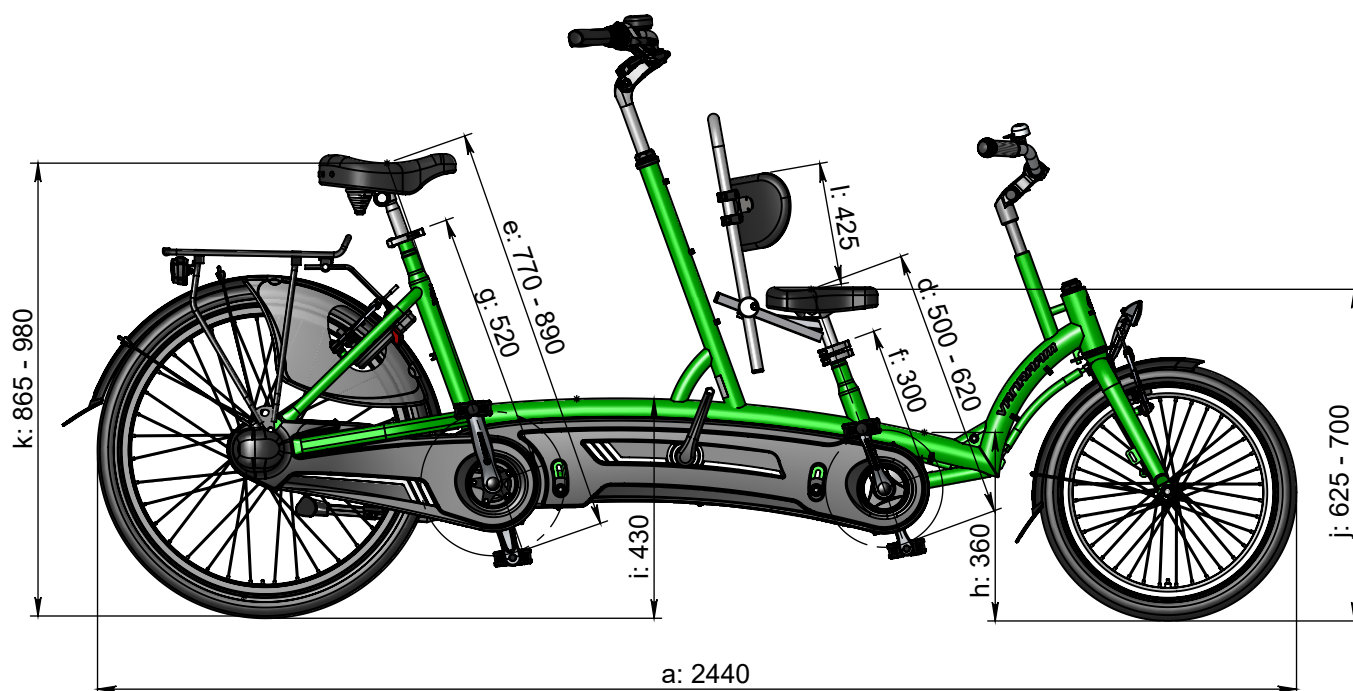

vanraam®
Let's all cycle

Standard frame size

a = maximum length 2440 mm
b = maximum width 660 mm
c = height 1180 mm
d = inseam child 500 mm - 620 mm
e = inseam driver 770 mm - 890 mm
f = frame height child 300 mm
g = frame height driver 520 mm
h = standover height child 360 mm
i = standover height driver 430 mm
j = seat height child 625 mm - 700 mm
k = seat height driver 865 mm - 980 mm
l = maximum backrest height 425 mm (optional)

Frame size

Frontside 39 cm, Backside 52 cm
d = inseam 590 mm - 710 mm
f = frameheight 390 mm
j = seat height 715 mm - 790 mm

Frame size

Frontside 26 cm, Backside 52 cm
d = inseam 460 mm - 580 mm
f = frameheight 260 mm
j = seat height 585 mm - 660 mm

Frame size

Frontside 30 cm, Backside 61 cm
d = inseam 860 mm - 980 mm
e = frameheight 610 mm
h = seat height 955 mm - 1070 mm

Frame size

Frontside 30 cm, Backside 43 cm
d = inseam 680 mm - 800 mm
e = frameheight 430 mm
h = seat height 775 mm - 890 mm