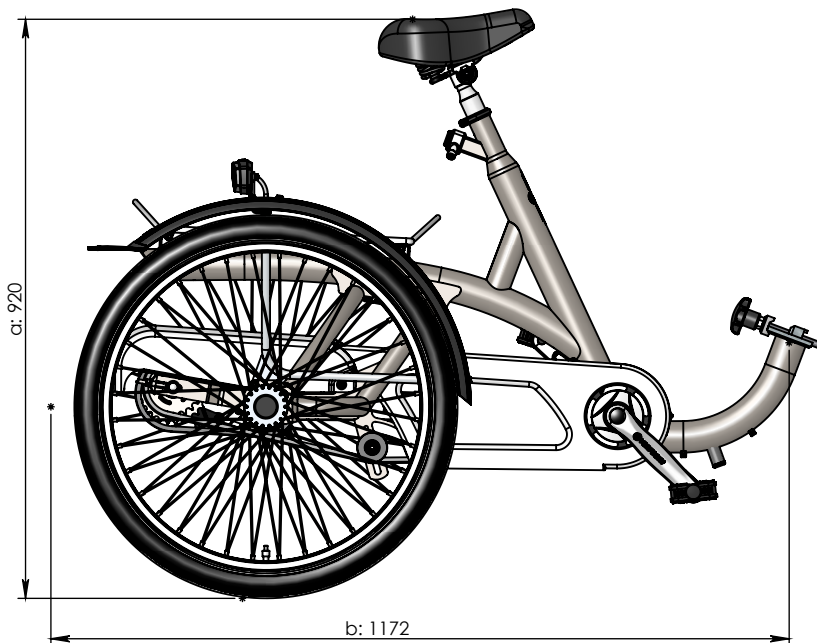

vanraam®
Let's all cycle

Divisible frame

- a = height 920 mm
- b = maximum length 1172 mm
- c = height 1080 mm
- d = maximum length 752 mm

For full size see main drawing