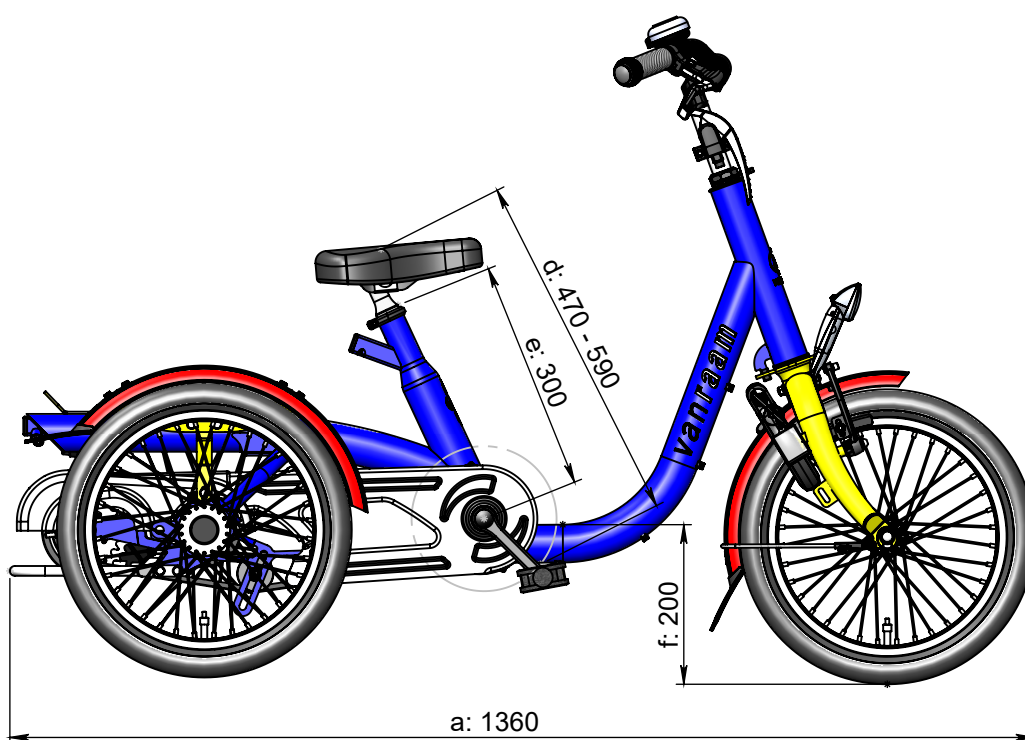

vanraam®
Let's all cycle

Standard Frame (300 mm)

a = maximum length 1360 mm
b = maximum width 600 mm
c = height 880 mm
d = inseam 470 mm - 590 mm
e = frame height 300 mm
f = standover height 200 mm

Frame Size (250 mm)

a = maximum length 1360 mm
b = maximum width 600 mm
c = height 830 mm
d = inseam 420 mm - 540 mm
e = frame height 250 mm
f = standover height 200 mm

Frame Size (390 mm)

a = maximum length 1360 mm
b = maximum width 600 mm
c = height 970 mm
d = inseam 560 mm - 680 mm
e = frame height 390 mm
f = standover height 200 mm