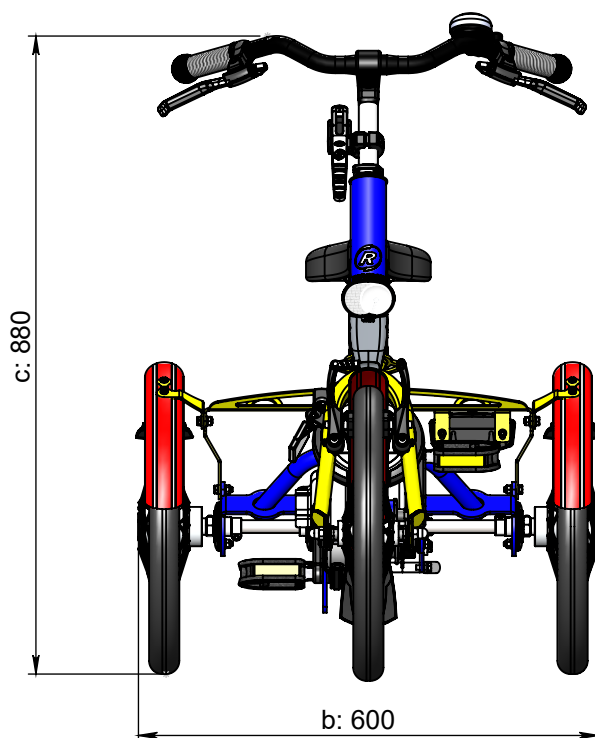

vanraam®
Let's all cycle

Standard Frame (300 mm)

a = maximum length 1360 mm
b = maximum width 600 mm
c = height 880 mm
d = inseam 470 mm - 590 mm
e = frame height 300 mm
f = standover height 200 mm

Frame Size (250 mm)

a = maximum length 1360 mm
b = maximum width 600 mm
c = height 830 mm
d = inseam 420 mm - 540 mm
e = frame height 250 mm
f = standover height 200 mm

Frame Size (390 mm)

a = maximum length 1360 mm
b = maximum width 600 mm
c = height 970 mm
d = inseam 560 mm - 680 mm
e = frame height 390 mm
f = standover height 200 mm