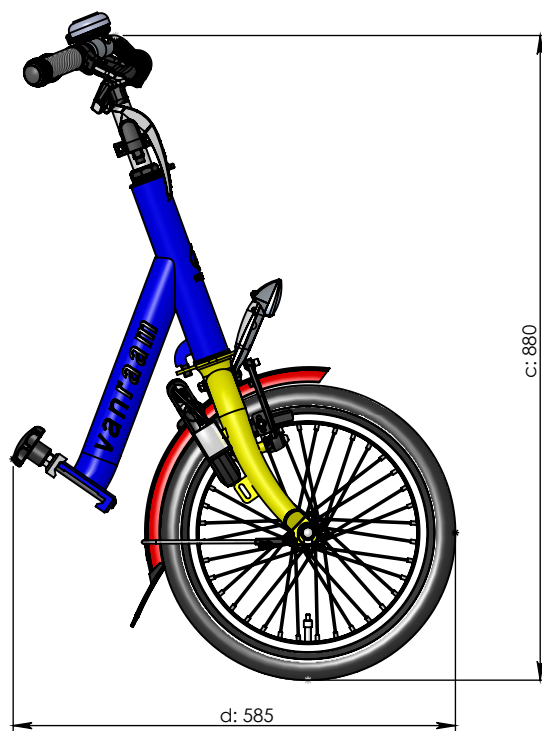

vanraam®
Let's all cycle

- a = Height 580 mm
- b = Maximum length 890 mm
- c = Height 880 mm
- d = Maximum length 585 mm

For full size see main drawing