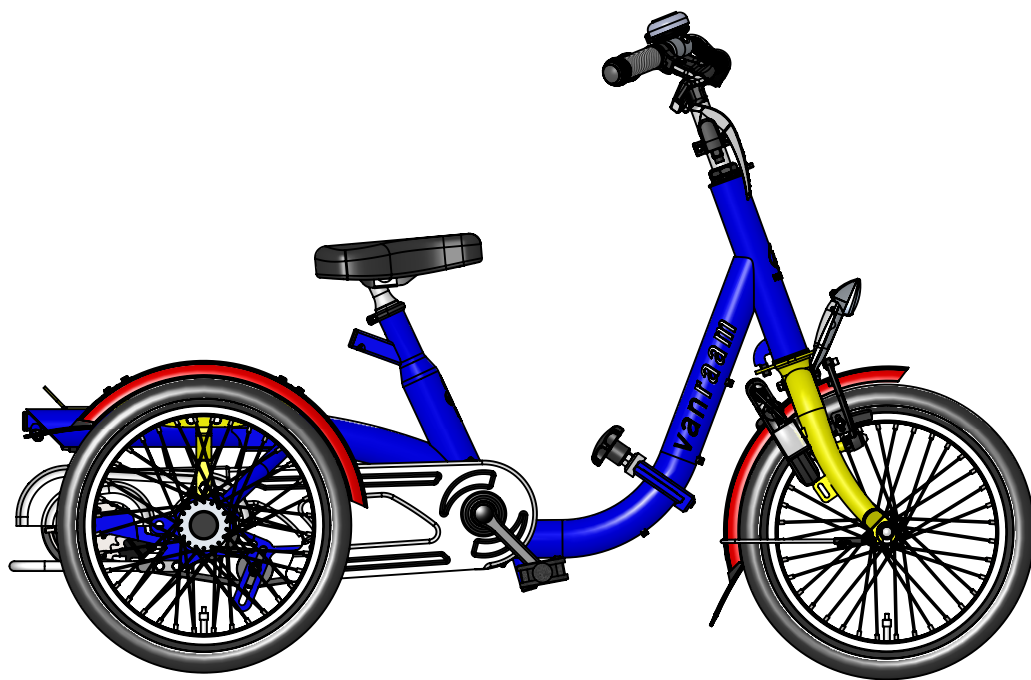

vanraam®
Let's all cycle

- a = Height 580 mm
- b = Maximum length 890 mm
- c = Height 880 mm
- d = Maximum length 585 mm

For full size see main drawing