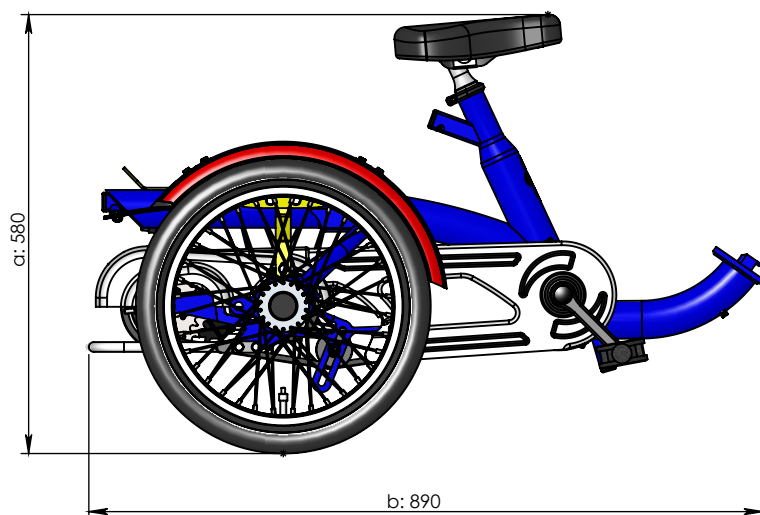

vanraam®
Let's all cycle

- a = Height 580 mm
- b = Maximum length 890 mm
- c = Height 880 mm
- d = Maximum length 585 mm

For full size see main drawing