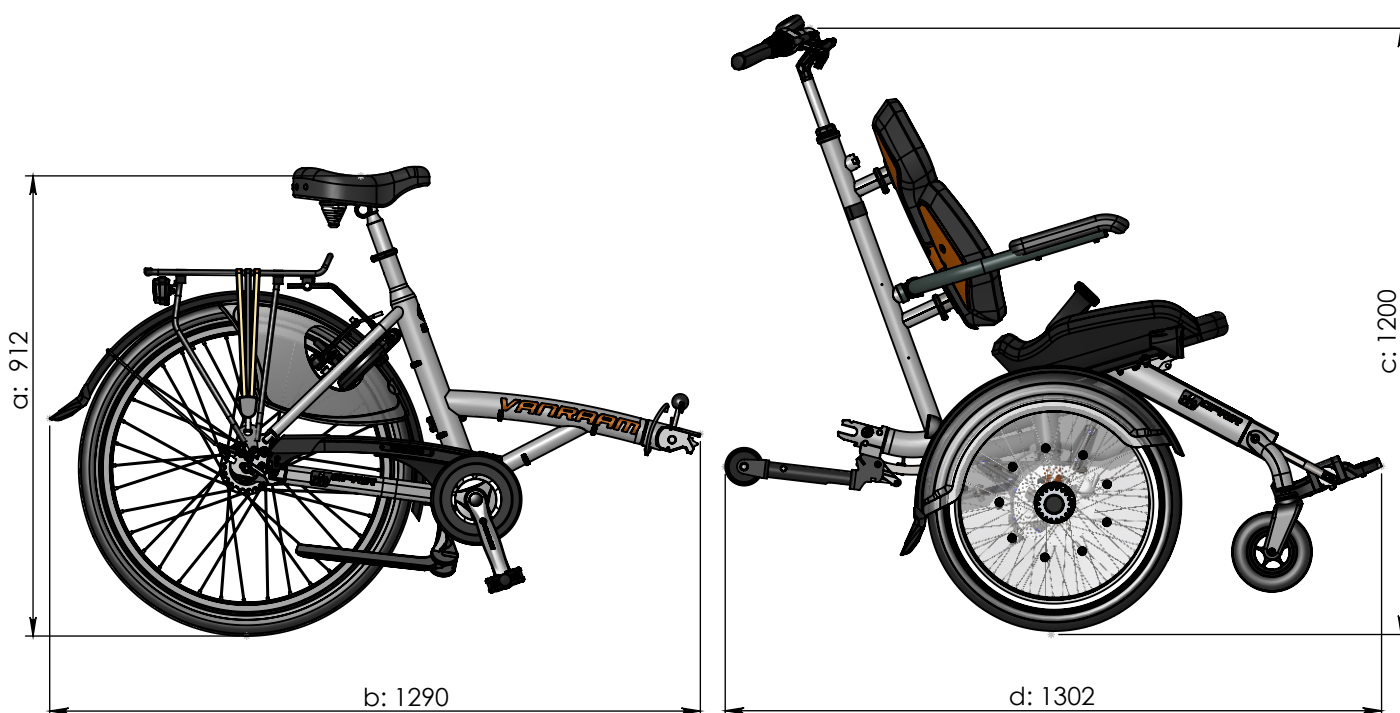

vanraam®
Let's all cycle

Divisible frame

- a = height 912 mm
- b = maximum length 1290mm
- c = height 1200 mm
- d = maximum length 1302 mm

For full size see main drawing