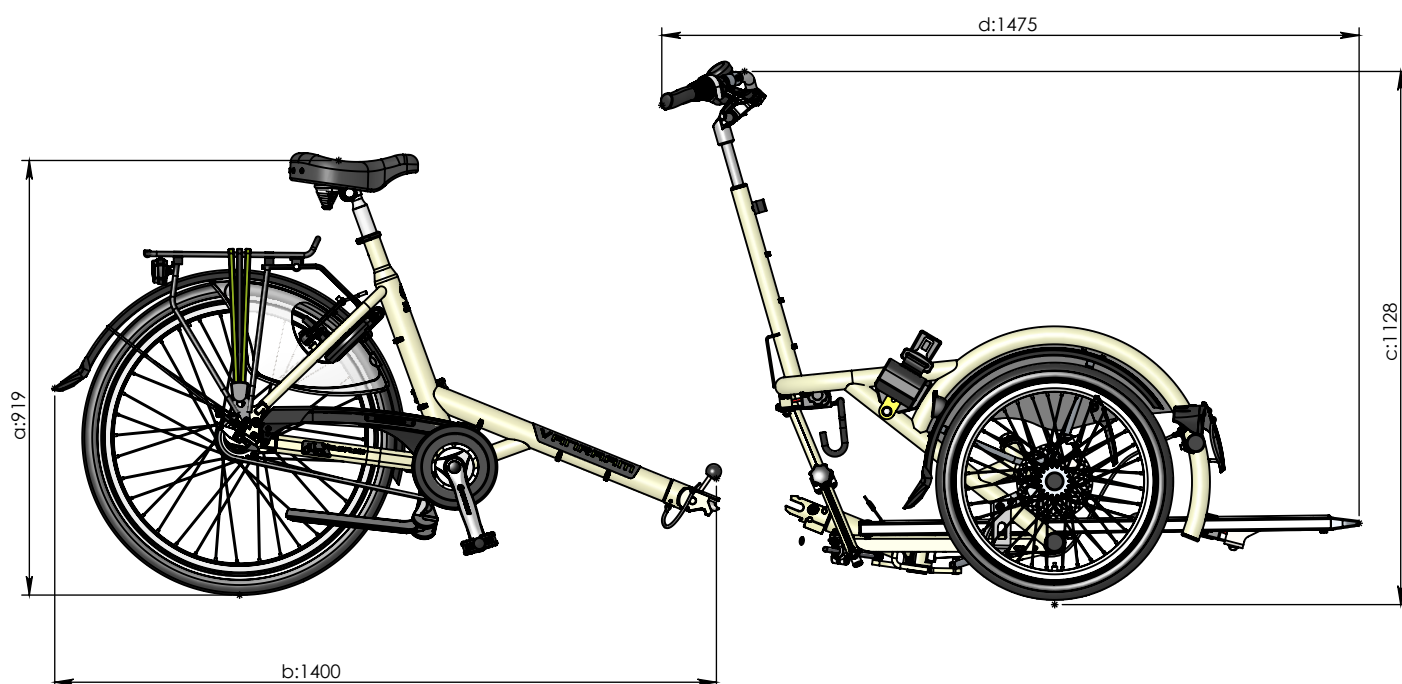

vanraam®  
Let's all cycle

**Divisible frame**

a = height 919 mm

b = maximum length 1400 mm

c = height 1128 mm

d = maximum length 1475 mm

For full size see main drawing