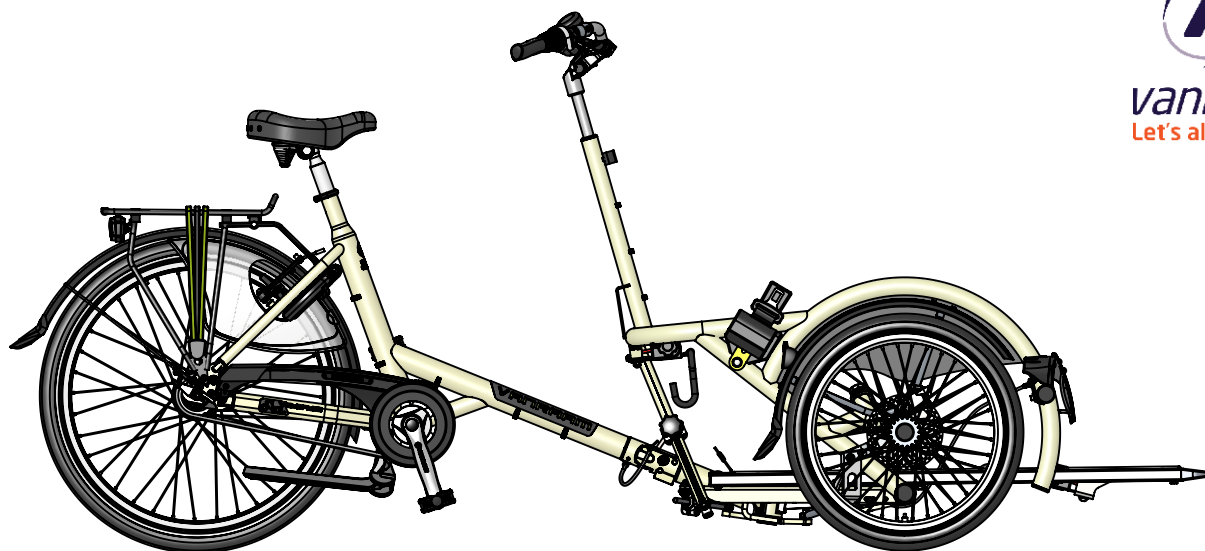

vanraam®  
Let's all cycle

**Divisible frame**

a = height 919 mm

b = maximum length 1400 mm

c = height 1128 mm

d = maximum length 1475 mm

For full size see main drawing