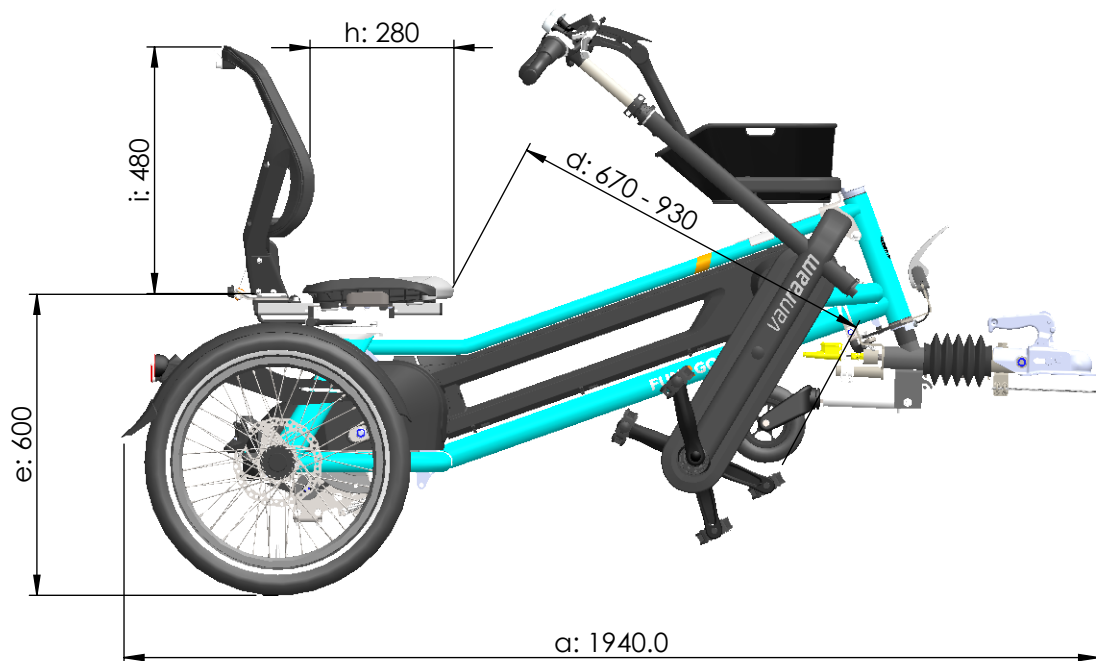

#### FunTrain frame

- a = maximum length 1940 mm
  - b = maximum width 1130 mm (including handlebars)
  - c = height 1130 mm
  - d = inseam length 670 mm - 930 mm
  - e = seat height 600 mm
  - f = track width 990 mm (excluding seat and handlebars)
  - g = seat width 460 mm
  - h = seat depth 280 mm
  - i = backrest height 480 mm
- With FunTrain  
turning radius = 4.2 m