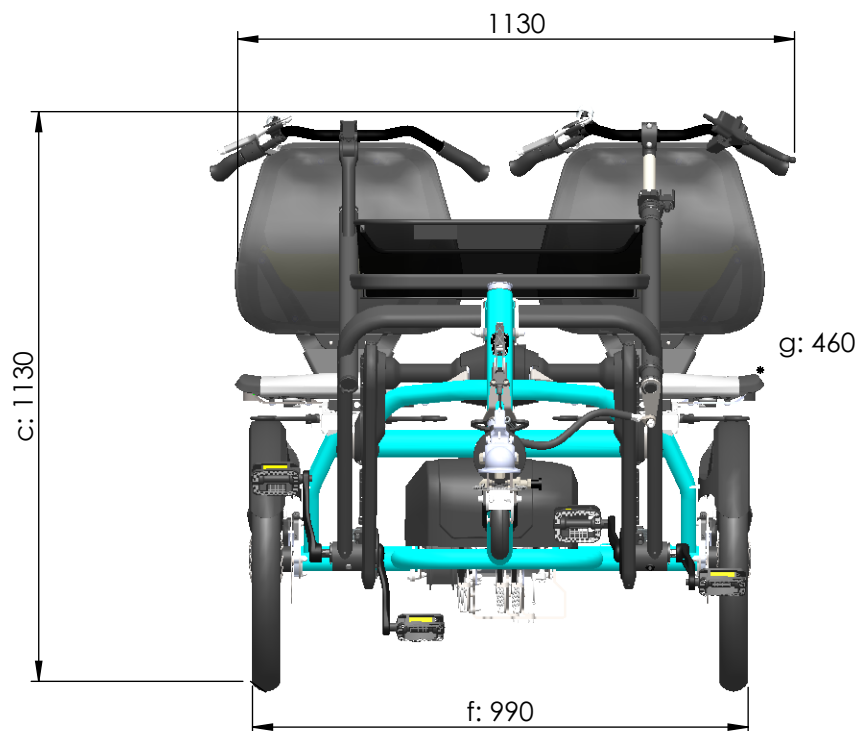

#### FunTrain frame

- a = maximum length 1940 mm
  - b = maximum width 1130 mm (including handlebars)
  - c = height 1130 mm
  - d = inseam length 670 mm - 930 mm
  - e = seat height 600 mm
  - f = track width 990 mm (excluding seat and handlebars)
  - g = seat width 460 mm
  - h = seat depth 280 mm
  - i = backrest height 480 mm
- With FunTrain  
turning radius = 4.2 m