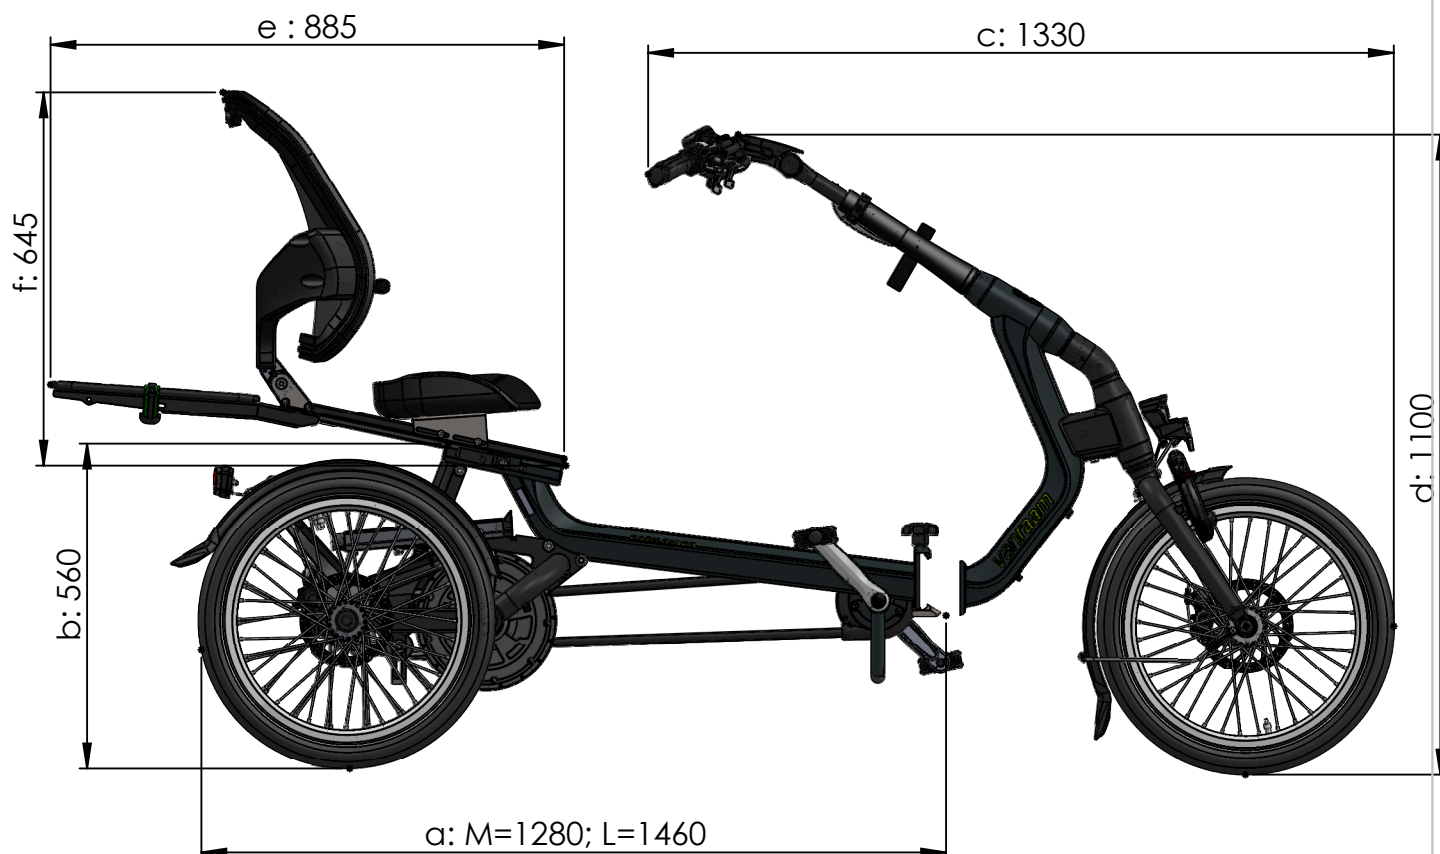

vanraam®  
Let's all cycle

a = maximum length	M=1280; L=1460 mm
b = height	558 mm
c = maximum length	1330 mm
d = maximum height	1100 mm
e = length	885 mm
f = height	645 mm

The seat can be removed. See the manual for doing so.  
For complete measurements, see main drawing.