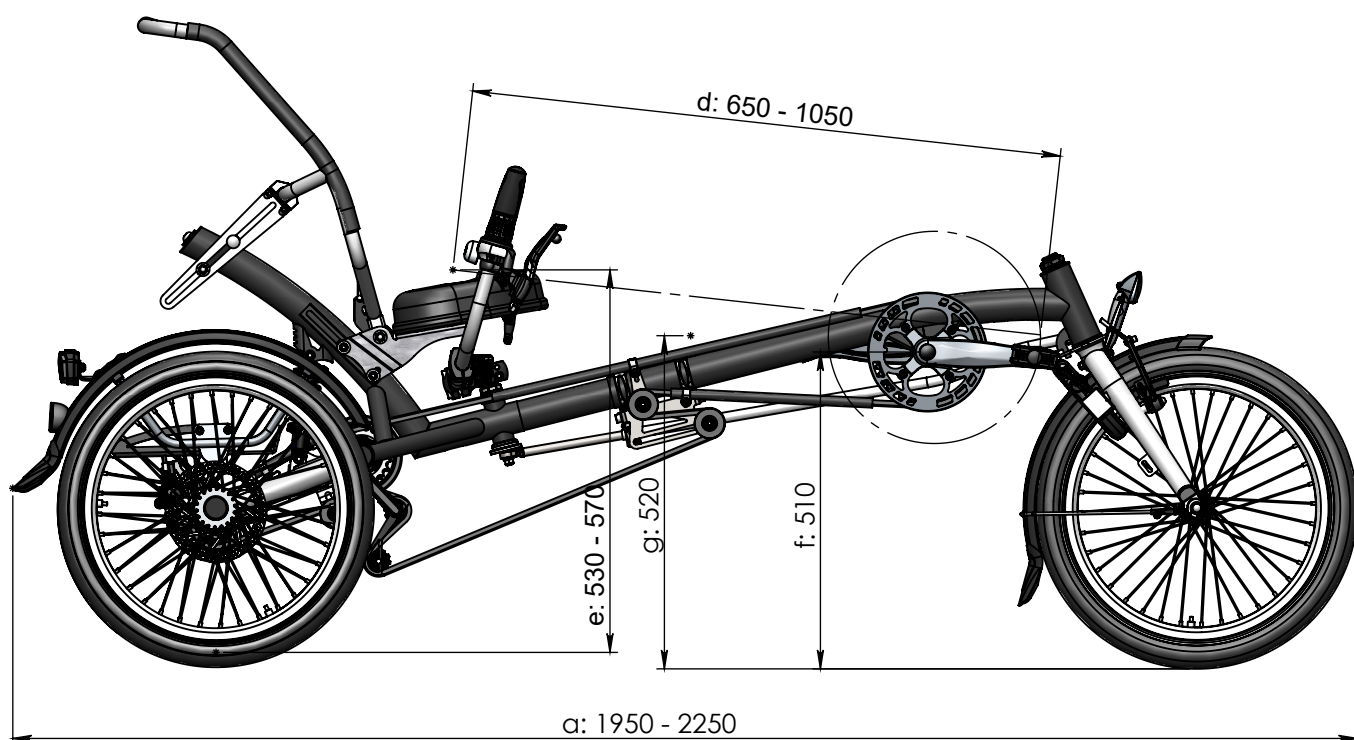

vanraam®
Let's all cycle

Standard frame size

turning circle = 3,8 m

a = maximum length 1950 mm - 2250 mm

b = maximum width 800 mm

c = height 1040 mm

d = inseam 650 mm - 1050 mm

e = seat height 530 mm - 570 mm

f = bracket height 510 mm

g = standover height 520 mm