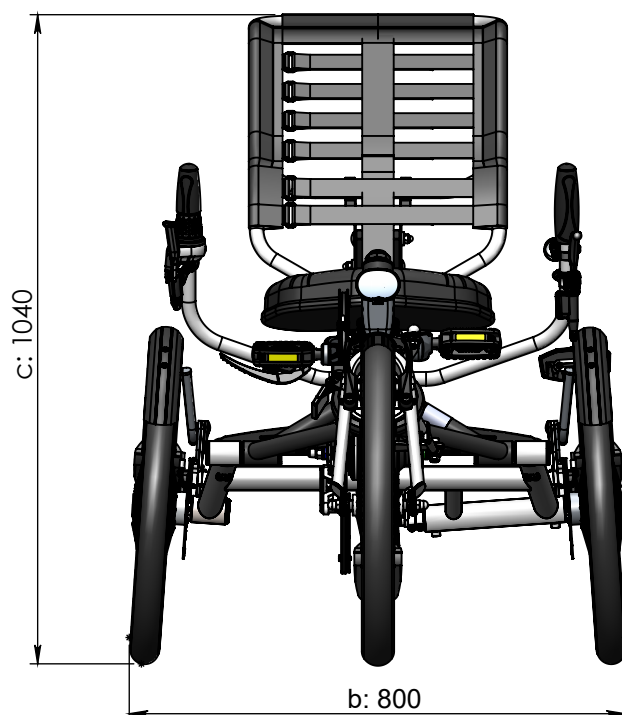

vanraam®
Let's all cycle

Standard frame size

turning circle = 3,8 m

a = maximum length 1950 mm - 2250 mm

b = maximum width 800 mm

c = height 1040 mm

d = inseam 650 mm - 1050 mm

e = seat height 530 mm - 570 mm

f = bracket height 510 mm

g = standover height 520 mm