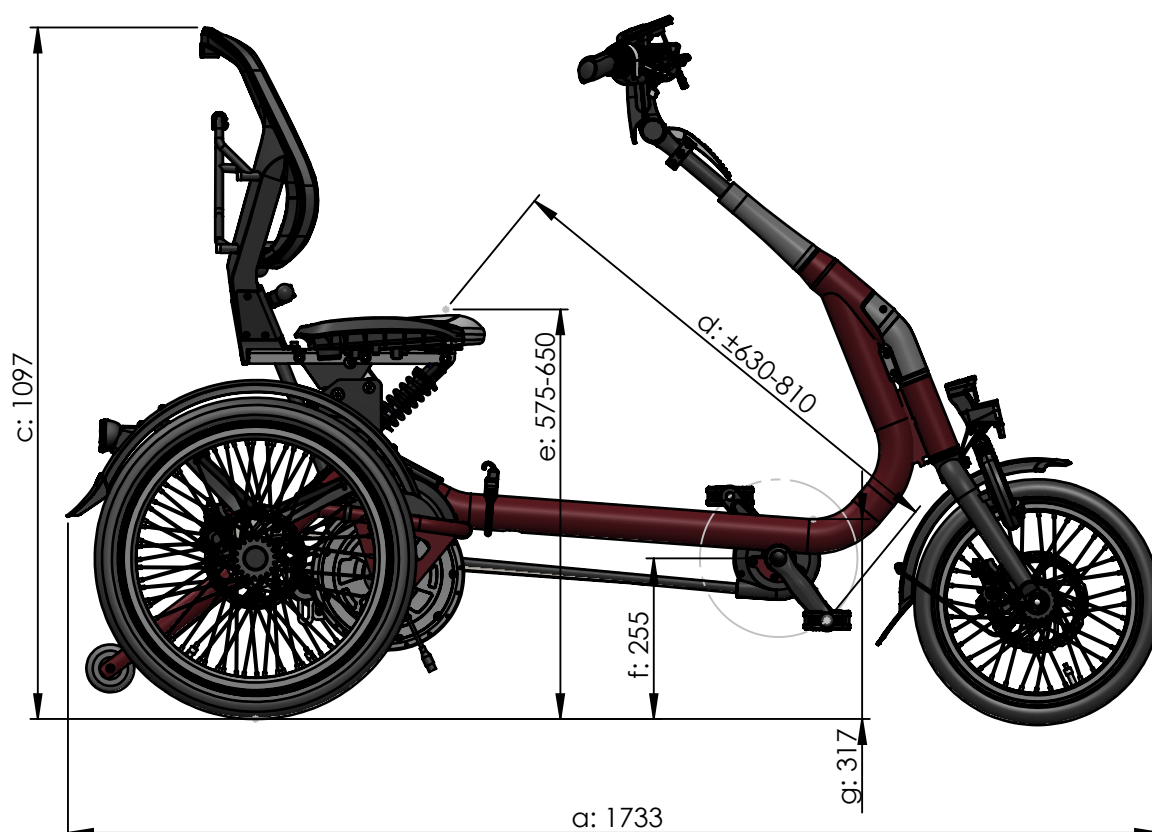

vanraam®
Let's all cycle

Standard frame:

Turning circle: 2.1m

a = Maximum length 1733 mm

b = Maximum width 728 mm

c = Height 1097 mm

d = Inseam 630-810 mm

e = Seat height 575-650 mm

f = Bracket height 255 mm

g = Entry height 317 mm

vanraam®
Let's all cycle