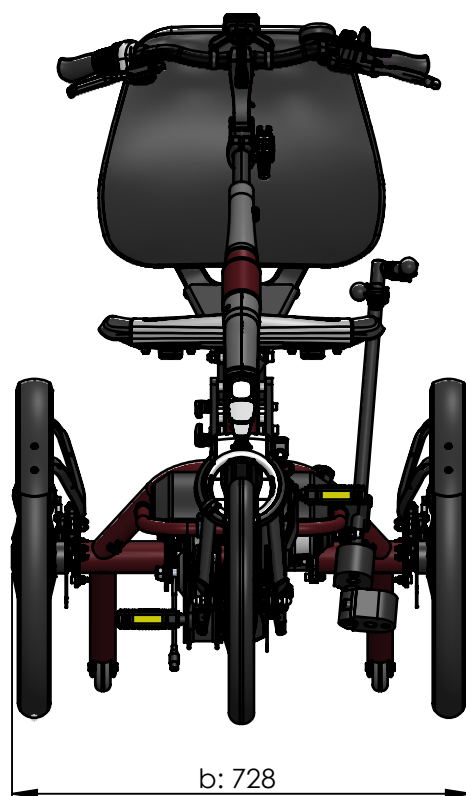

vanraam®
Let's all cycle

Standard frame:

Turning circle: 2.1m

a = Maximum length 1733 mm

b = Maximum width 728 mm

c = Height 1097 mm

d = Inseam 630-810 mm

e = Seat height 575-650 mm

f = Bracket height 255 mm

g = Entry height 317 mm

vanraam®
Let's all cycle