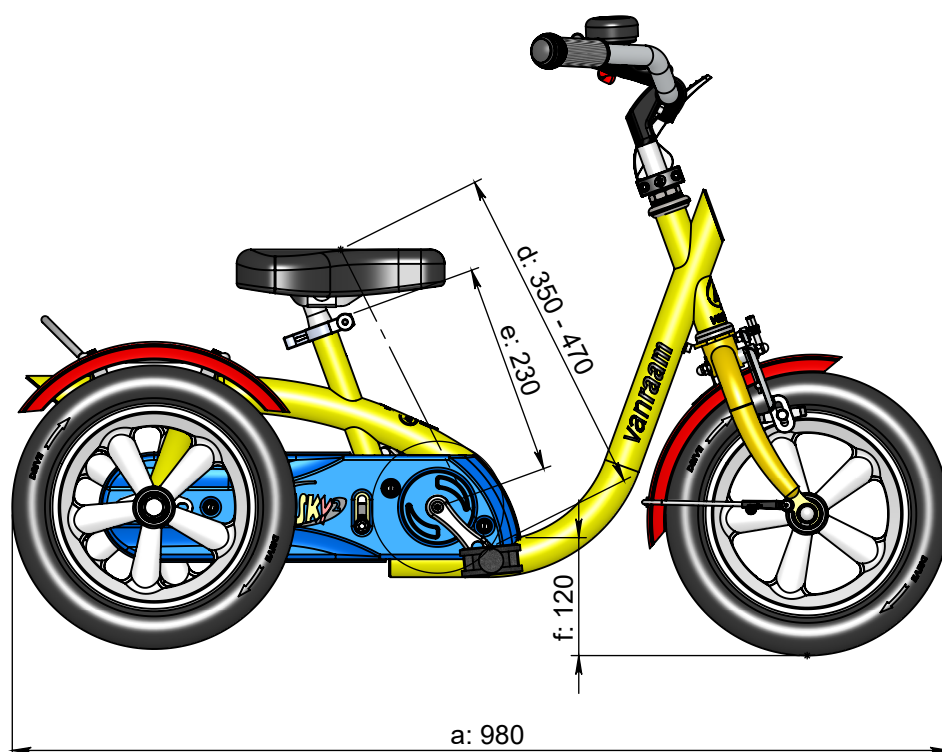

vanraam®  
Let's all cycle

turning circle = 1,7 m

**Standard frame size**

a = maximum length 980 mm

b = maximum width 590 mm

c = height 680 mm

d = inseam 350 mm - 470 mm

e = frame height 230 mm

f = standover height 120 mm