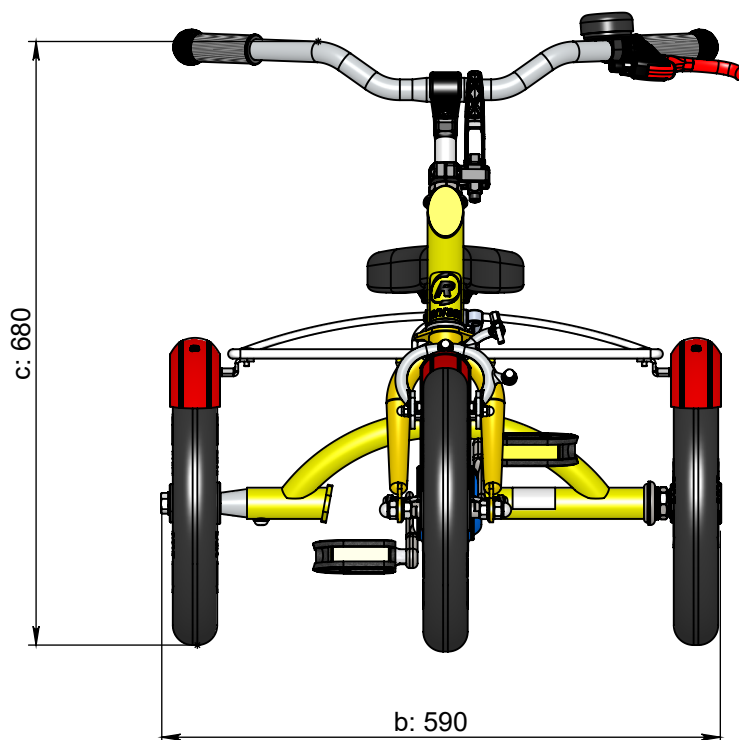

vanraam®  
Let's all cycle

turning circle = 1,7 m

**Standard frame size**

a = maximum length 980 mm

b = maximum width 590 mm

c = height 680 mm

d = inseam 350 mm - 470 mm

e = frame height 230 mm

f = standover height 120 mm