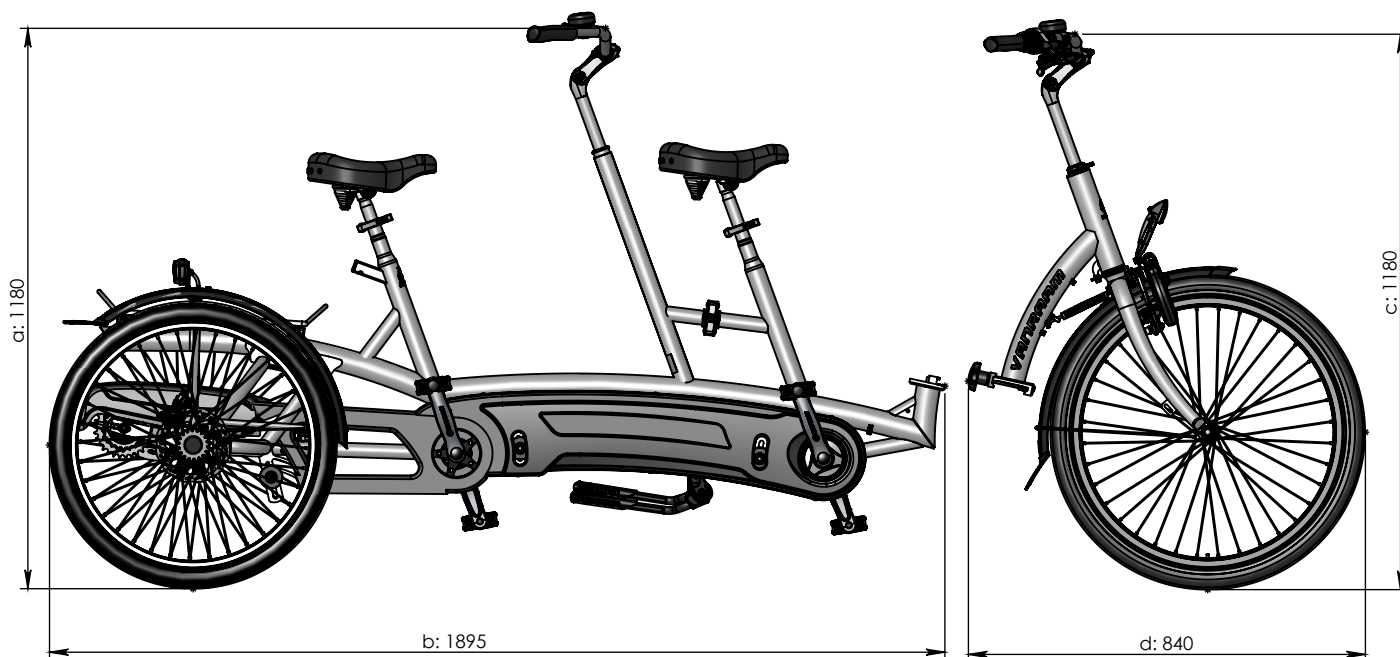

vanraam®
Let's all cycle

Divisible frame

a = height 1180 mm

b = length rear part 1895 mm

c = height 1180 mm

d = length front part 840 mm

For full size see main drawing