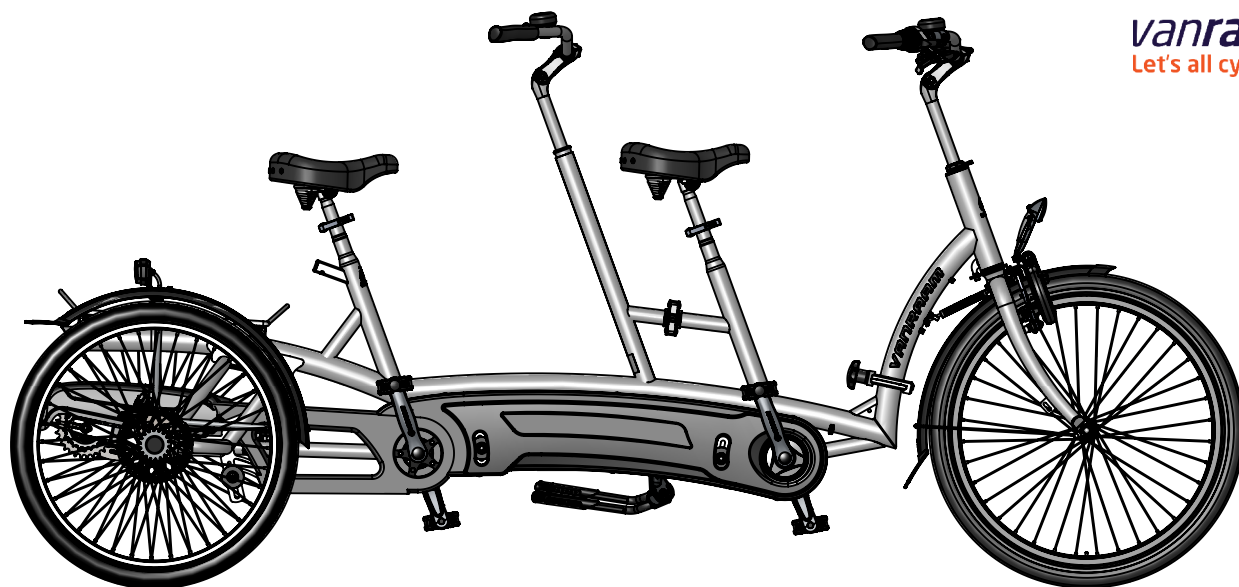

vanraam®
Let's all cycle

Divisible frame

a = height 1180 mm

b = length rear part 1895 mm

c = height 1180 mm

d = length front part 840 mm

For full size see main drawing